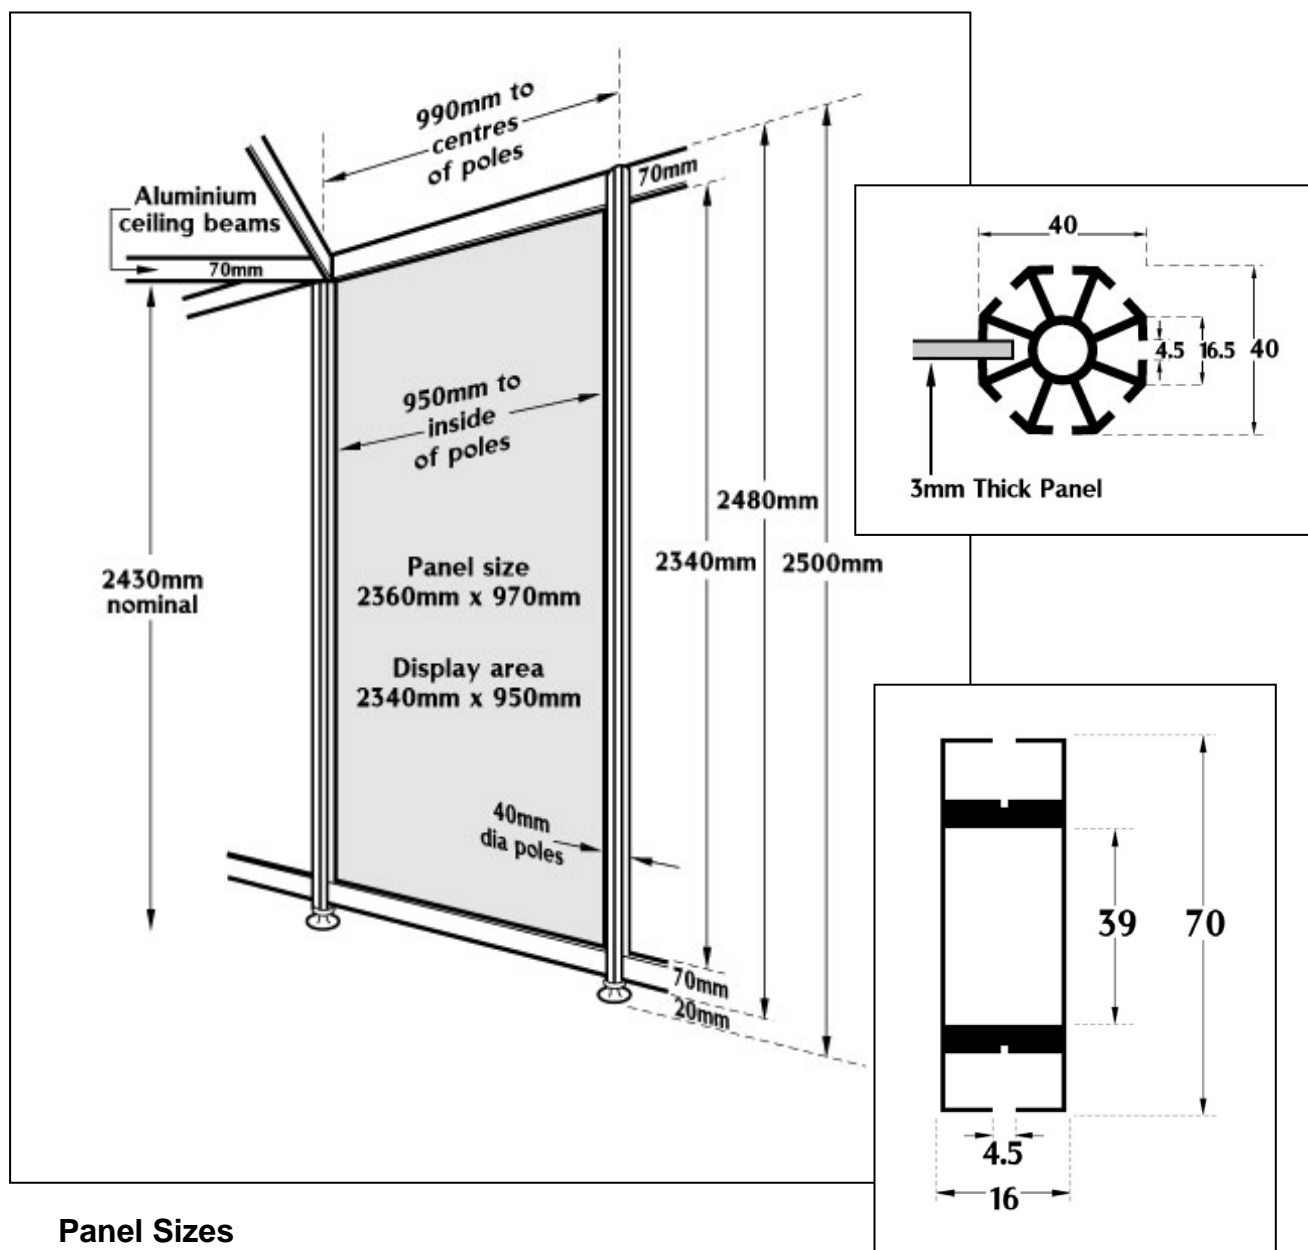

Octanorm Shell Scheme

Panel Sizes

Display size	Actual panel size	Display (visible size)
Full 1m Panel	970mm wide x 2360mm high	950mm wide x 2340mm high
Half metre Panel	475mm wide x 2360mm high	455mm wide x 2340mm high
Dwarf Panel	970mm wide x 1060mm high	